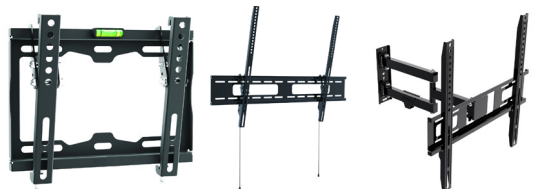

Nexxia Power Sockets

High quality desk style power units with AV Connectivity & USB Charging

Full Range Online

Ultima TV Bracket Wall Mounts

A range of quality TV brackets

14" - 100" (up to 80KG) sizes available